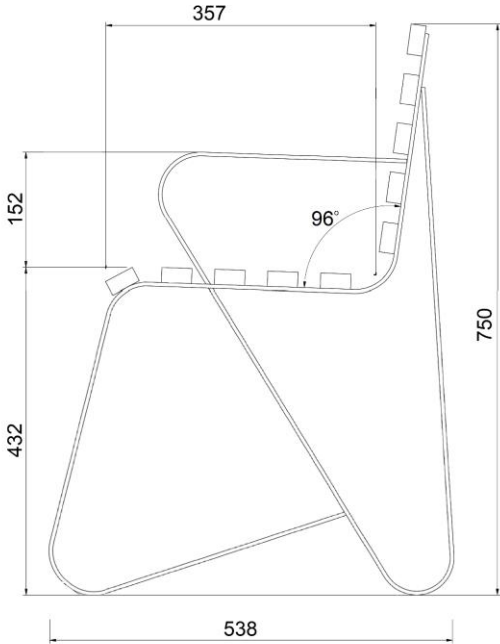

Garden Seat

EM054

EMERDYN

02 9534 1314

sales@emerdyn.com.au

Standard Specifications:

- Length: 1800mm
- Battens: hardwood timber, oiled
- Frame: hot dip galvanised steel
- Finish: epoxy painted frame (White Satin unless otherwise requested)
- Fixture: freestanding, surface, inground

EM054

EMERDYN

02 9534 1314

sales@emerdyn.com.au

Dimensions

EM054 armrest optional

EM122 DDA version